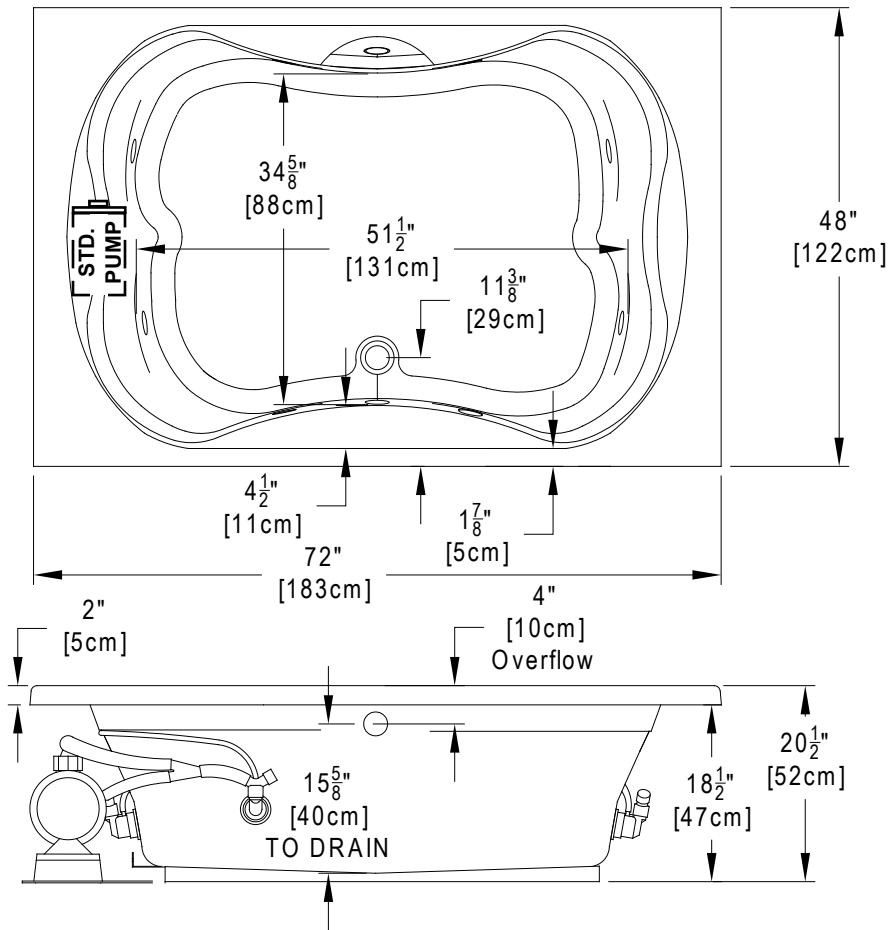

## Designer Collection Specifications

# Whirlpool & Soaking - SV640

### San Vito™

Patents recieved or pending.

Note: Dimensional Tolerances: ±1/4"

<b>Drop-in-Hole Size:</b>	70" x 46"
<b>Operating Capacity:</b>	72 Gal.
<b>Overflow Capacity:</b>	115 Gal.
<b>Floor Loading / sq.ft.:</b>	47.5 lbs.
<b>Carton Wt. (WP/Soaking):</b>	162/100 lbs.
<b>Cube:</b>	49.0 ft. <sup>3</sup>

**Construction:** Fiberglass reinforced acrylic bath with Level Form™ full-support base.

*We provide products listed with Intertek ETL SEMKO (Edison Testing Laboratories) U.S. and Canadian and with International Association of Plumbing and Mechanical Officials (IAPMO). Consult factory with your listing requirements.*